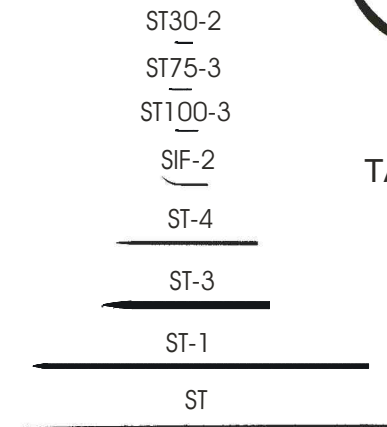

ETHICON NEEDLE SALES TYPES

CUTTING EDGE

ETHICON NEEDLE SALES TYPES

TAPER POINT

TAPERCUT*

BLUNT POINT

1/2 CIRCLE
ETHIGUARD*

1/4 CIRCLE
BIF-4

STRAIGHT

ENDOSCOPY

BLUNT POINT