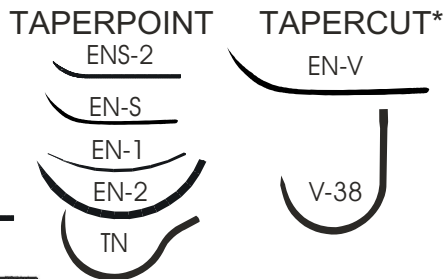

ETHICON NEEDLE SALES TYPES

CUTTING EDGE

ETHICON NEEDLE SALES TYPES

TAPER POINT

TAPERCUT*

BLUNT POINT

1/2 CIRCLE
ETHIGUARD*

1/4 CIRCLE
BIF-4

STRAIGHT

ENDOSCOPY

BLUNT POINT