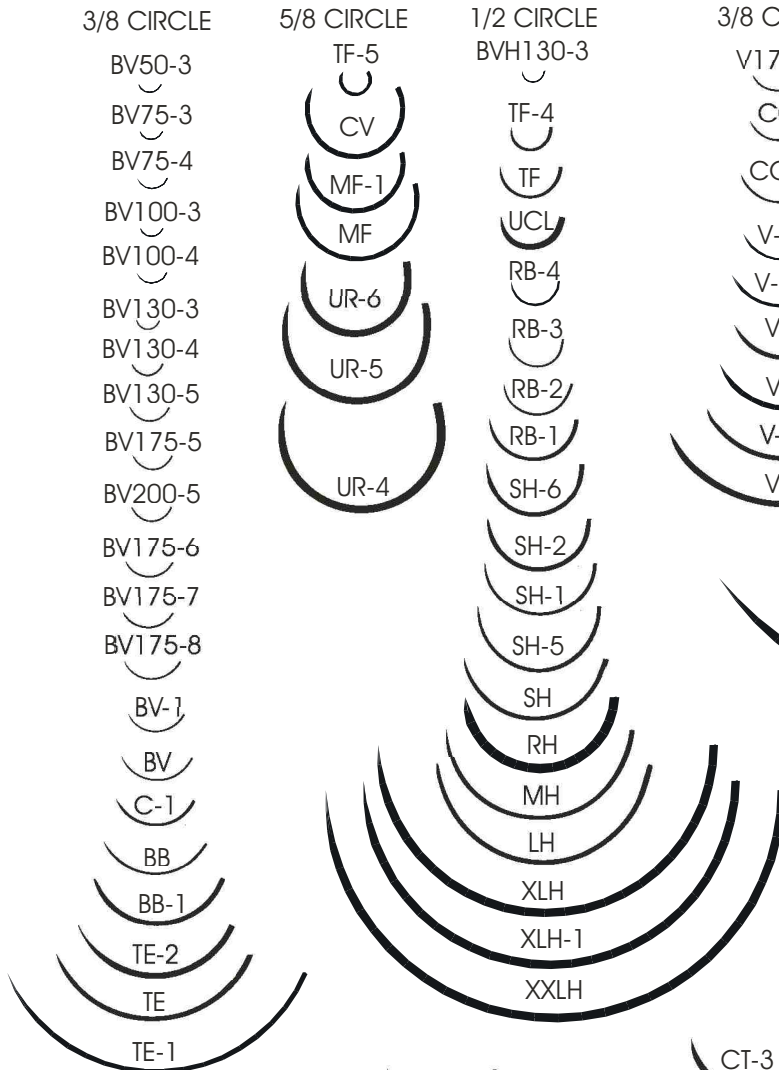

ETHICON NEEDLE SALES TYPES

CUTTING EDGE

ETHICON NEEDLE SALES TYPES

TAPER POINT

TAPERCUT*

BLUNT POINT

1/2 CIRCLE
ETHIGUARD*

1/4 CIRCLE
BIF-4

STRAIGHT

ENDOSCOPY

BLUNT POINT