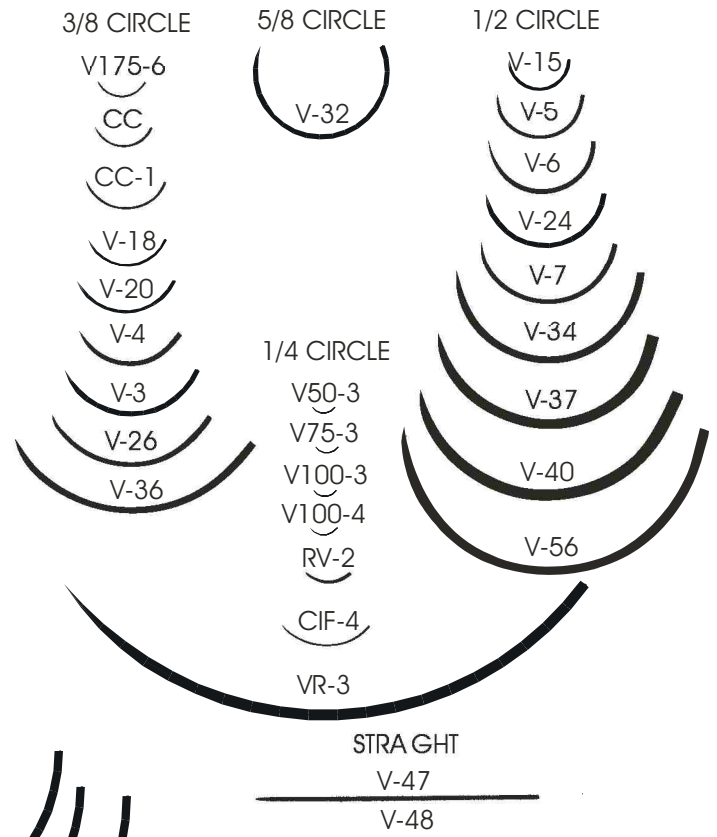

ETHICON NEEDLE SALES TYPES

CUTTING EDGE

ETHICON NEEDLE SALES TYPES

TAPER POINT

TAPERCUT*

BLUNT POINT

1/2 CIRCLE
ETHIGUARD*

1/4 CIRCLE
BIF-4

STRAIGHT

ENDOSCOPY

BLUNT POINT