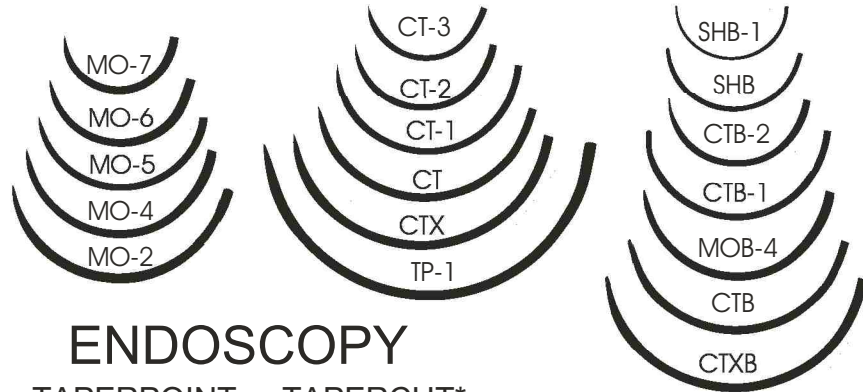

ETHICON NEEDLE SALES TYPES

CUTTING EDGE

ETHICON NEEDLE SALES TYPES

TAPER POINT

TAPERCUT*

BLUNT POINT

1/2 CIRCLE
ETHIGUARD*

1/4 CIRCLE
BIF-4

STRAIGHT

ENDOSCOPY

BLUNT POINT