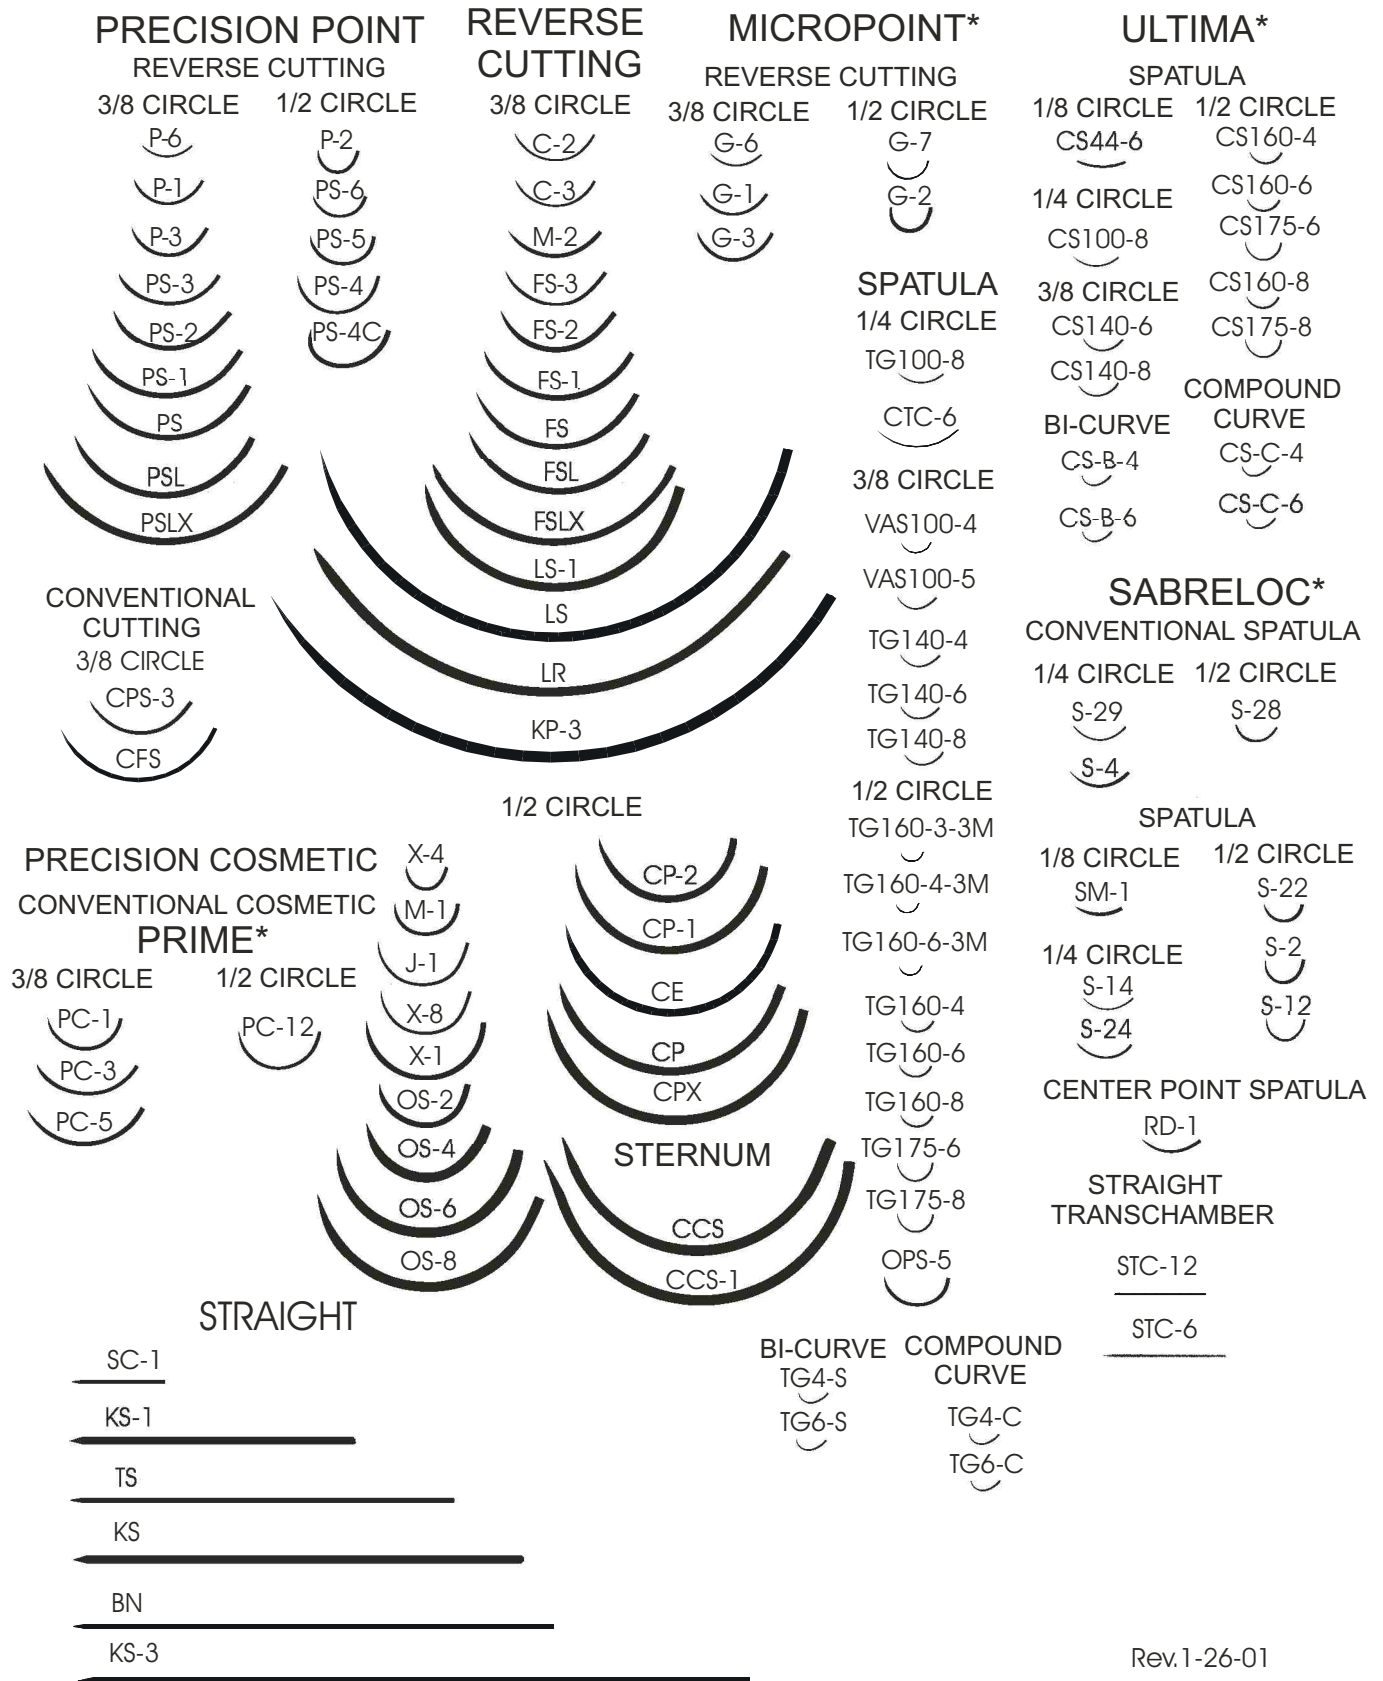

ETHICON NEEDLE SALES TYPES

CUTTING EDGE

ETHICON NEEDLE SALES TYPES

TAPER POINT

TAPERCUT*

BLUNT POINT

1/2 CIRCLE
ETHIGUARD*

1/4 CIRCLE
BIF-4

STRAIGHT

ENDOSCOPY

BLUNT POINT